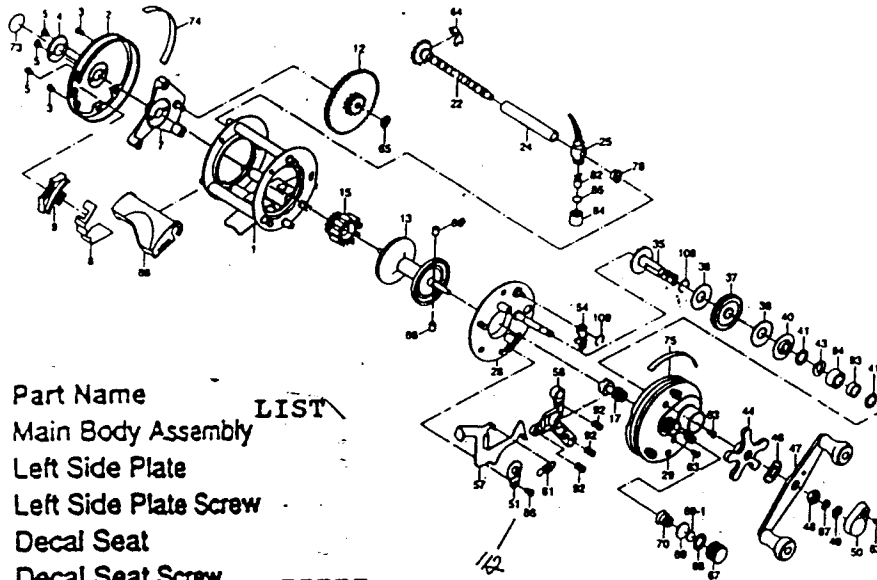

Shakespeare® Baitcast Reel Parts List

Use this parts list for ordering replacement parts for your Shakespeare Baitcast Reel. When ordering, please specify which reel you own and the model number printed on the reel body.

SKP 1000
SKP 2000
SKP 2000A

&88 1 UNIT

Part #	Part Name
1	Main Body Assembly
2	Left Side Plate
3	Left Side Plate Screw
4	Decal Seat
5	Decal Seat Screw
7	Level Wind Gear Frame
8	Bait Clicker Spring
9	Bait Clicker Button
12	Level Wind Gear <u>79-18-0232-01</u>
13	Spool Assembly
15	Level Wind Pinion Gear
17	Pinion Gear
22	Worm Shaft
24	Line Guard
25	Line Guide
28	Right Side Plate Seat
29	Right Side Plate
35	Crankshaft
37	Main Gear
38	Drag Friction Disc
40	Drag Pressure Plate
41	Drag Washer
43	Drag Spring Washer
44	Star Drag Handle
46	Handle Spring Washer 6x16140186
47	Crank Handle Assembly
48	Handle Nut
49	E-Ring <u>79-15-0058-01</u>
50	Retaining Cap
51	Latch Keeper
54	Anti-Reverse Pawl
57	Thumb Latch

LIST

Part #	Part Name
58	Yoke
61	Latch Spring 74-67-0046-01 (DI)
63	Multi-Purpose Screw 63-511-801
64	Level Wind Retainer
65	E-Ring 79-15-0019-01
66	Centrifugal Brake Shoe
67	Cast Control Knob <u>79-12-0073-01</u>
68	Cast Control Pressure Ring ---
69	Cast Control Brass Washer <u>79-72-0720-01</u>
69-1	Cast Control Rubber Washer <u>79-72-0719-01</u>
70	Cast Control Spring <u>79-67-0713-01</u>
73	Decal -----
74	Left Side Label -----
75	Right Side Label -----
78	Bushing
82	Line Guide Pawl <u>79-43-0142-01</u>
84	Line Guide Pawl Cap <u>79-40-0344-01</u>
85	Washer: <u>79-72-0691-01</u>
186	Keeper Screw
87	Shim Washer
88	Thumb Rest Hood SEE PART# 1
92	Yoke Spring
93	Brass Bushing
94	Ball Bearing
108	Retaining Spring
109	Pawl Retaining Spring
110	RATCHET
111	WASHER
112	WASHER

SKP1000
2000
different
SIZE Spools

* 13 SPOOL SKP2000A